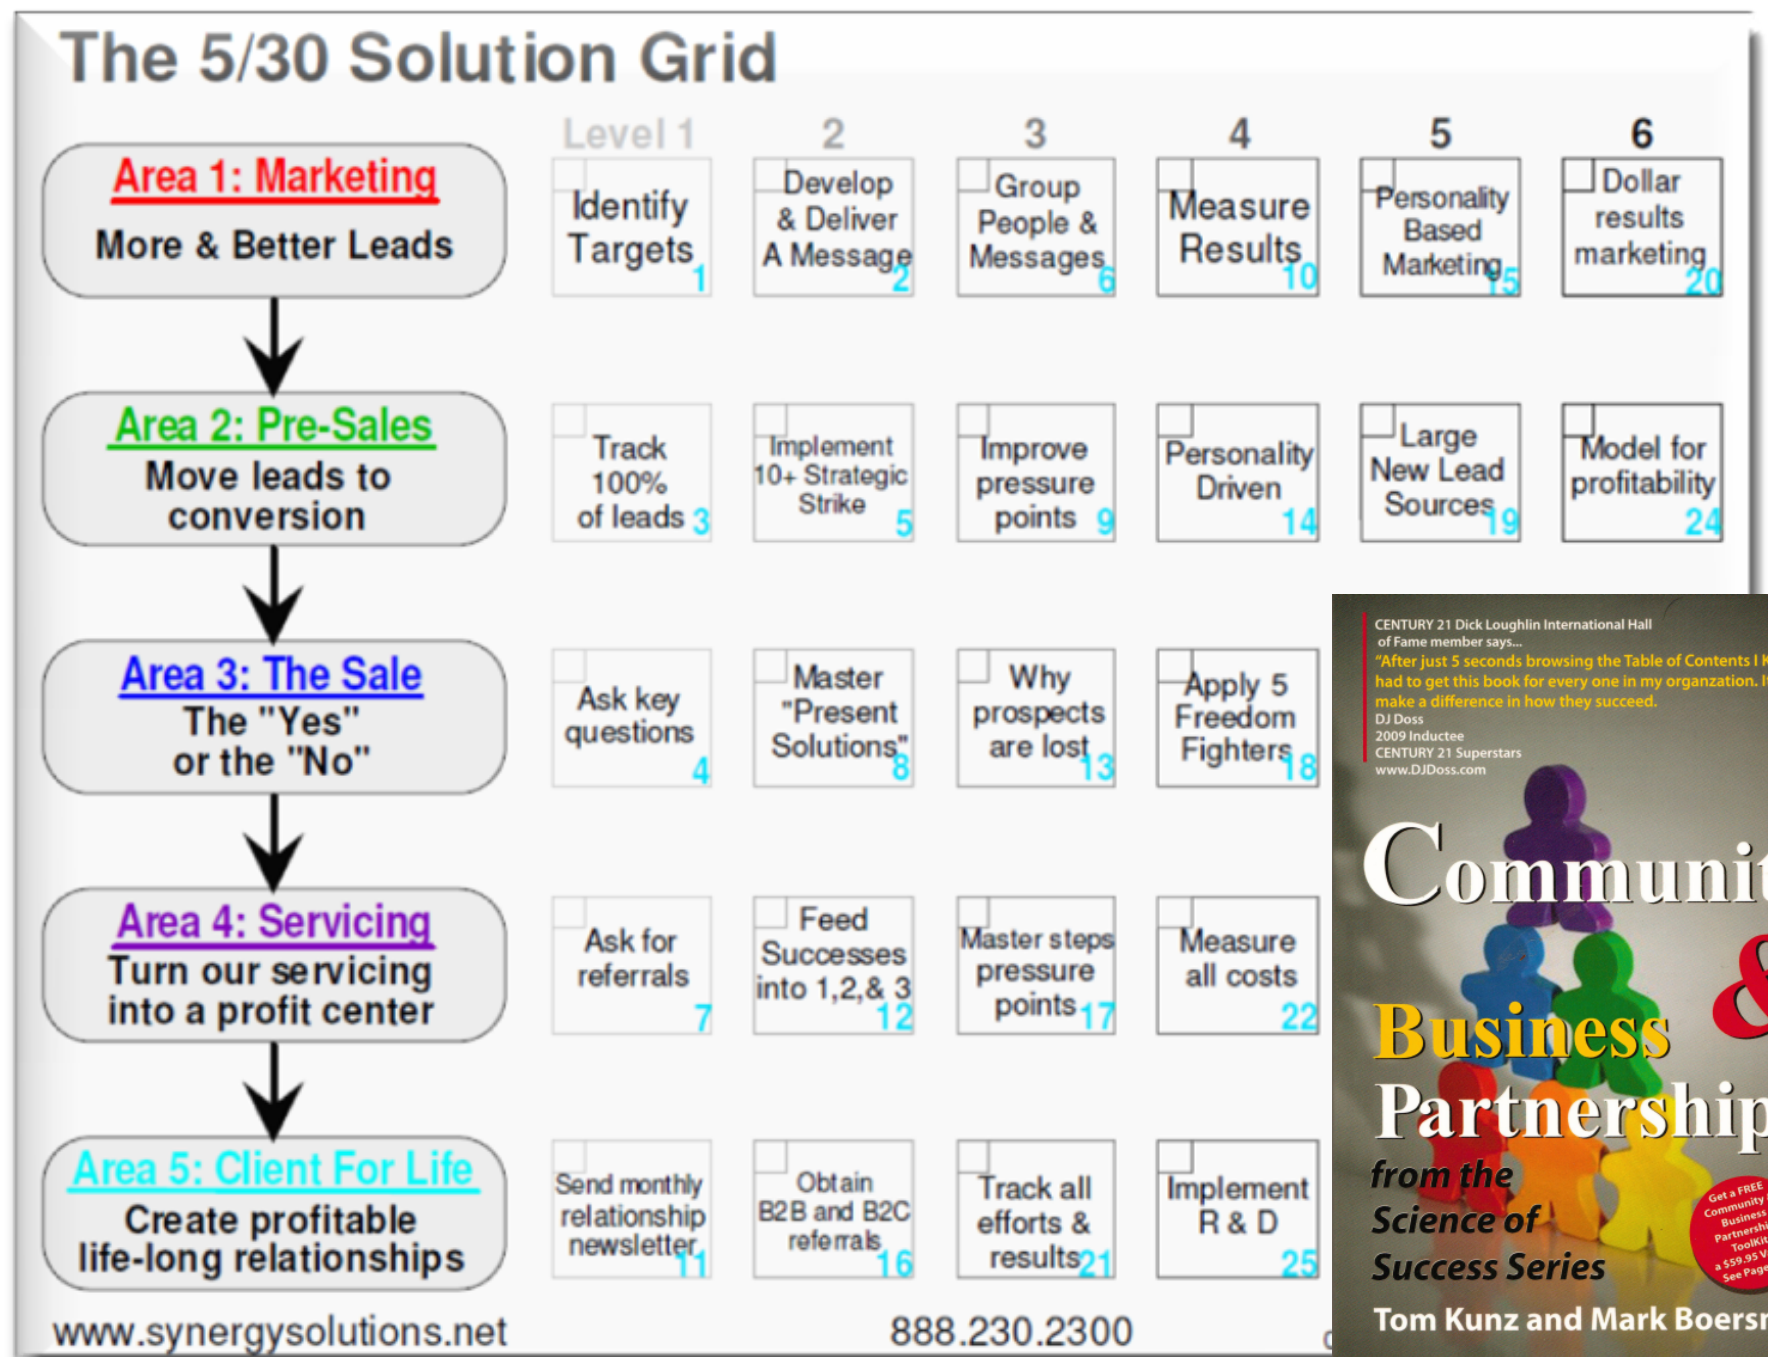

WHAT IS YOUR BIGGEST CHALLENGE?

www.TheVisionProject.net/BIGGESTChallenge.htm

Did you know, that as a business owner OR community based organization leader, that every challenge you are facing, can be solved through the proper application of The 5/30 Grid?

5/30 grid

- Grow Your Business
- Have more FUN!
- Gain CONTROL of your life!
- Understand People
- Have more & BETTER relationships
- Make more of a difference in your community, the world

MORE & BETTER LEADS!